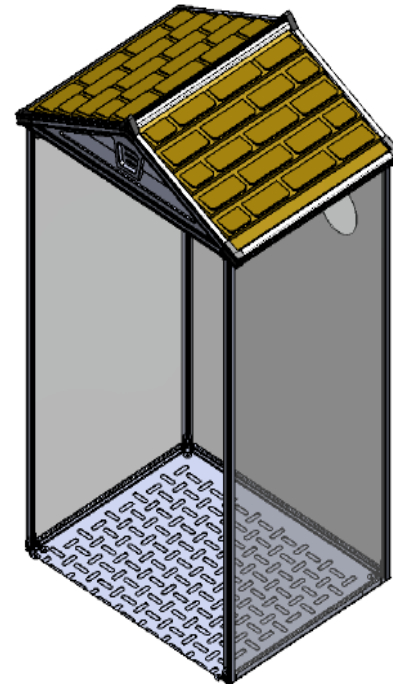

Corona Check point –Palram Application

- **4X3 feet**
- **Possible door**
- **Clear or Opaque sheets**