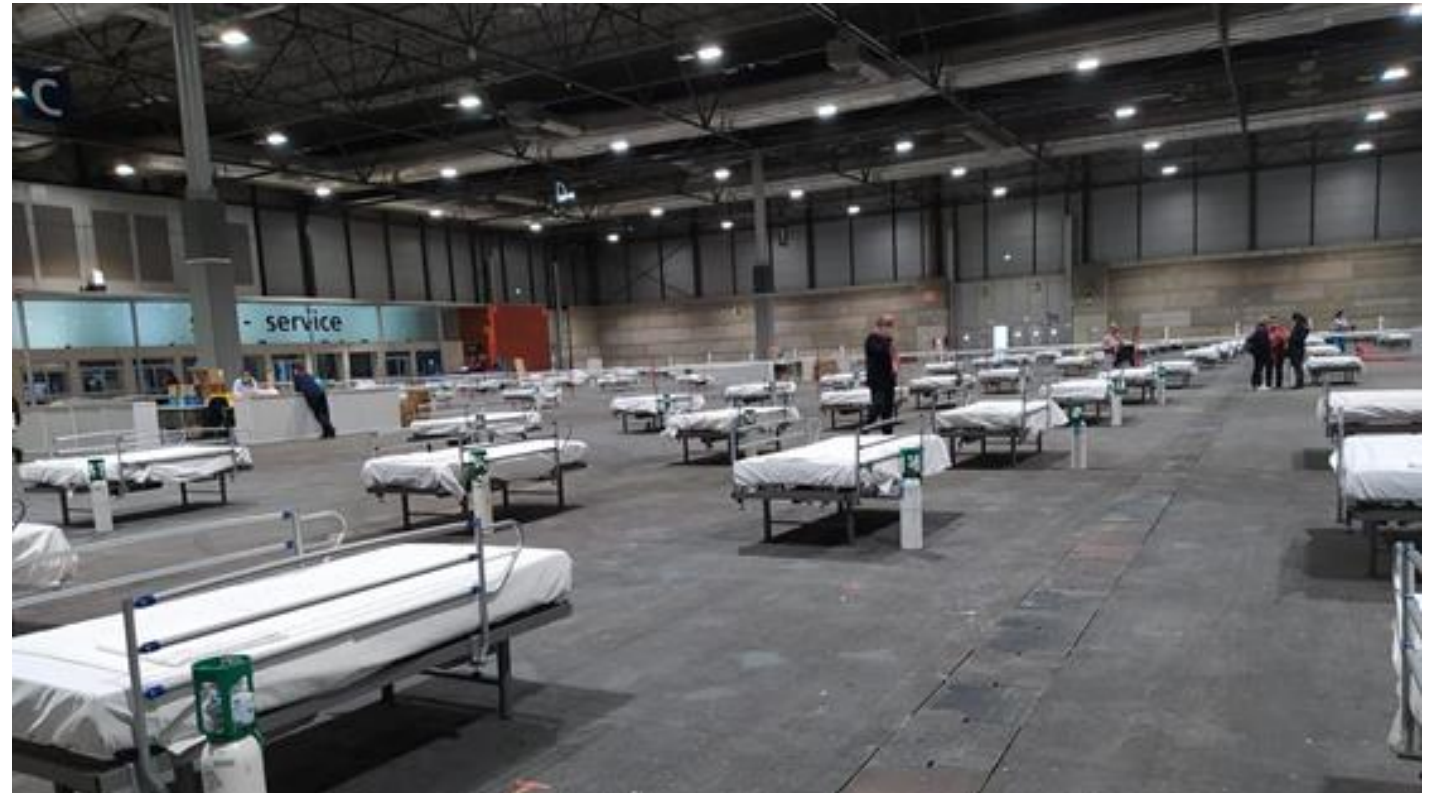

Madrid , Spain