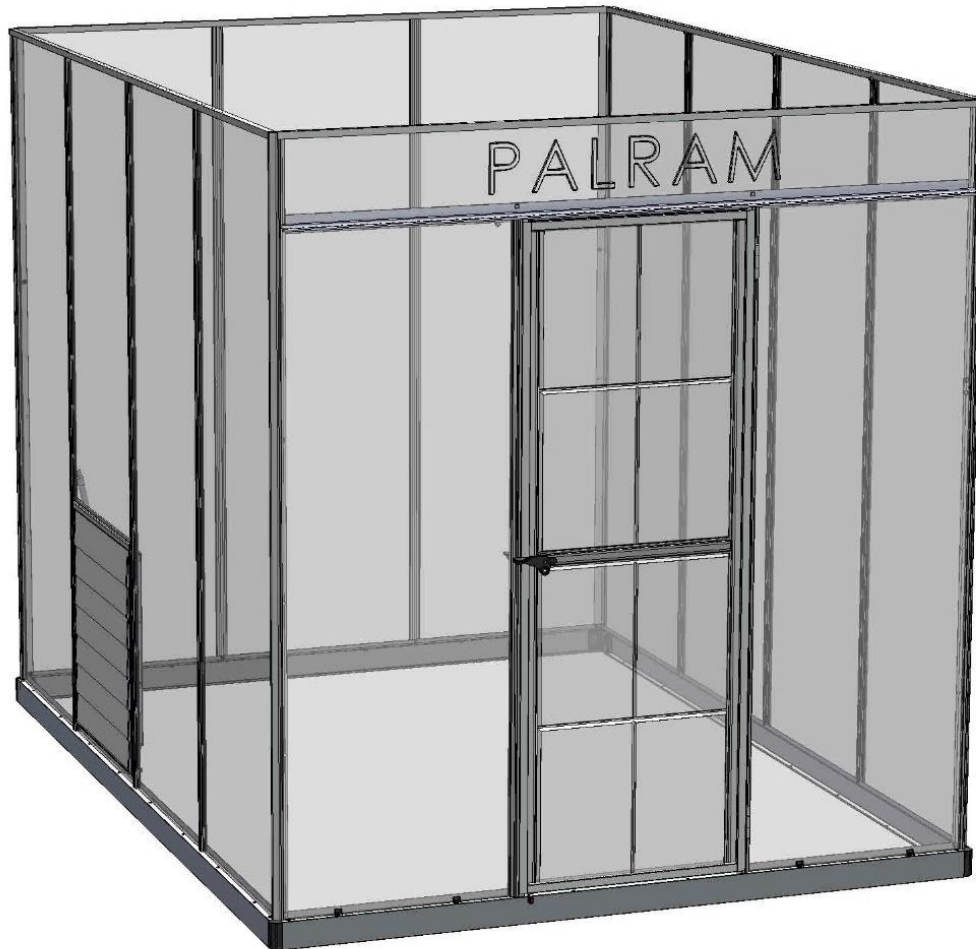

SD Screen - Palruf 1.2 mm solution

Multiwall partitions

Temporary Privacy Partitions

PALIGHT/antibacterial PALBOARD

PALIGHT/PALBOARD HYG for standard exhibition stands

Temporary Privacy Partitions

can be clear
or antibacterial
products

Temporary Privacy Partitions/room

PALBOARD HYG assembly kit

PALBOARD, 10 mm

Madrid , Spain

Temporary Privacy Partitions/room

PALBOARD, 10 mm

Isolated room - 3 mm Palboard HYG

Temporary Privacy Partitions/room with Alu frame

**can be clear
or
antibacterial
products
184X244 cm**

Sneeze protection - Palsun/Palglas/Palclear

Sneeze protection - Palsun/Palglas/Palclear

Sneeze protection - Palsun/Palglas/Palclear

Sneeze protection - Suntuf

Helps to protect medical staff from droplet-based contamination

- . Isolates doctors from aerosol particles / coronavirus, while treating & intubating patients.
- . Transparent box with one-side opening + 2 apertures for doctor's hands insertion
- . Fits easily over patient's chest & neck - allowing few care-givers to work together
- . Ensures full see-through clarity and a 360° visibility scope
- . Fits standard hospital beds. Easy to cleanse / sanitize / sterilize.
- . Highly resilient, long-lasting polycarbonate case - Maintenance-free.
- . Packed flat. Easy, fast assembly