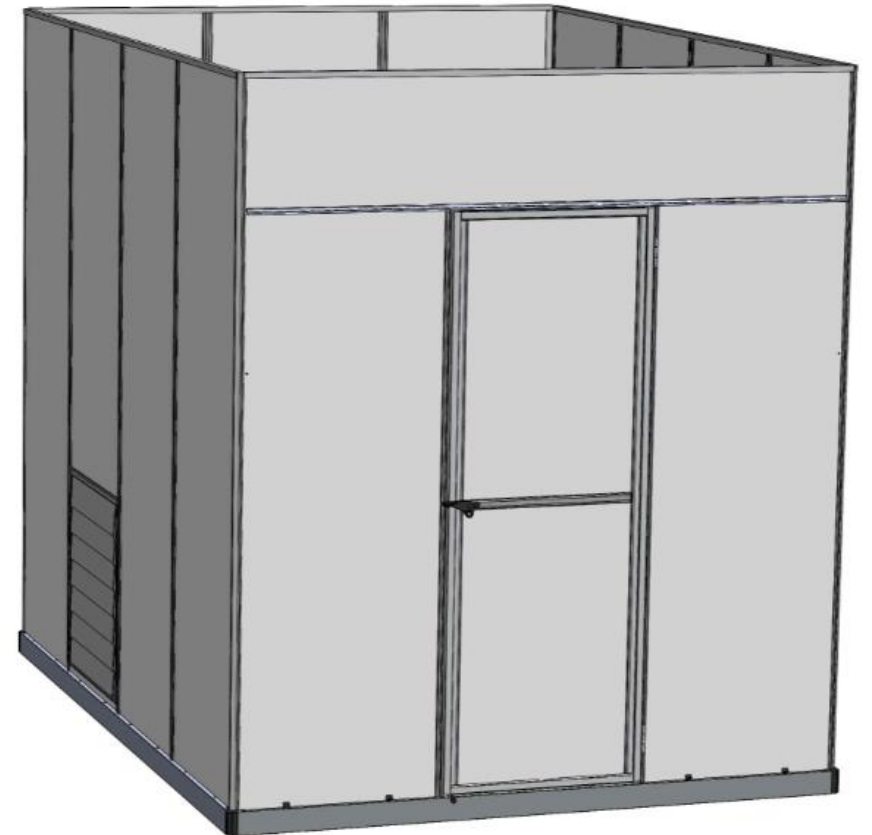

**can be clear
or
antibacterial
products
184X244 cm**