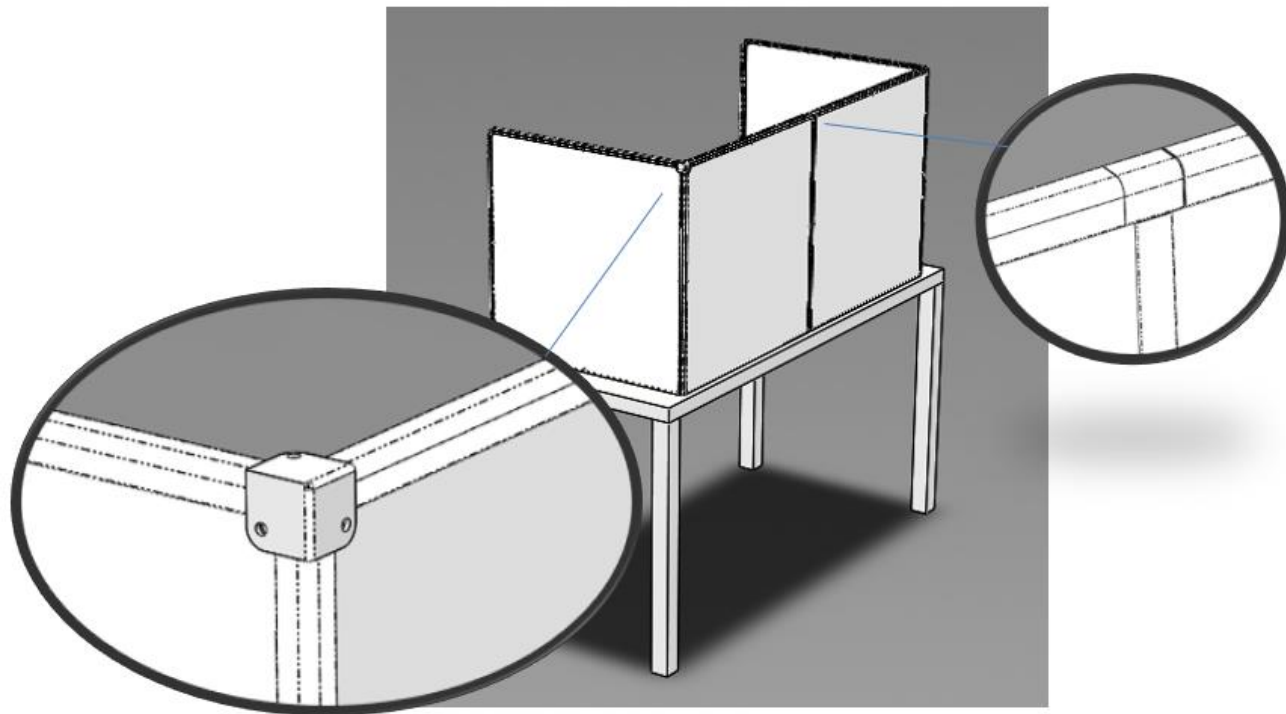

Table Partition

Table Partition

No screw partition
heights can be adjust

Table Partition

Table Partition

Corona Check point –Palram Application

Nested transport solution

Corona Check point - –Palram Application

Helps to protect medical staff from droplet-based contamination

- . Isolates doctors from aerosol particles / coronavirus, while treating & intubating patients.
- . Transparent box with one-side opening + 2 apertures for doctor's hands insertion
- . Fits easily over patient's chest & neck - allowing few care-givers to work together
- . Ensures full see-through clarity and a 360° visibility scope
- . Fits standard hospital beds. Easy to cleanse / sanitize / sterilize.
- . Highly resilient, long-lasting polycarbonate case - Maintenance-free.
- . Packed flat. Easy, fast assembly