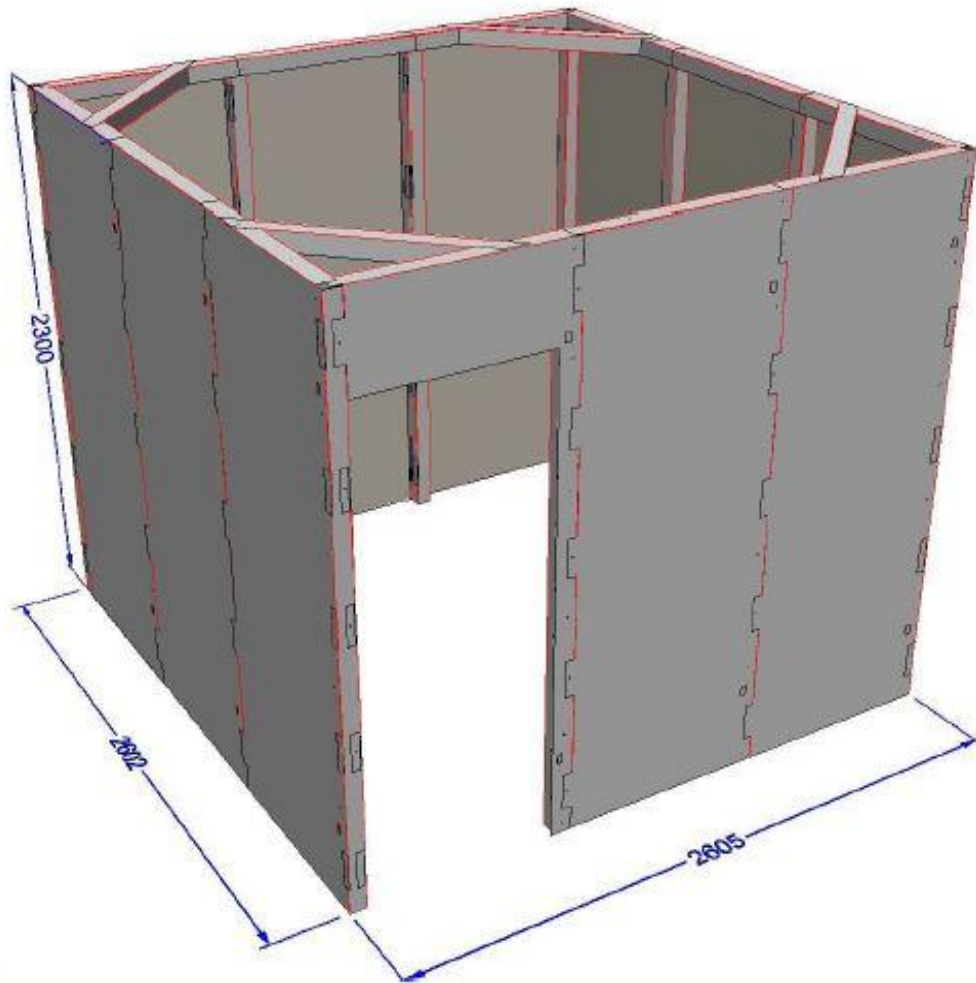

SD Screen - Palruf 1.2 mm solution

Multiwall partitions

Temporary Privacy Partitions

PALIGHT/antibacterial PALBOARD

PALIGHT/PALBOARD HYG for standard exhibition stands

Temporary Privacy Partitions

can be clear
or antibacterial
products

Temporary Privacy Partitions/room

PALBOARD HYG assembly kit

PALBOARD, 10 mm

Madrid , Spain

Temporary Privacy Partitions/room

PALBOARD, 10 mm

Isolated room - 3 mm Palboard HYG

Temporary Privacy Partitions/room with Alu frame

**can be clear
or
antibacterial
products
184X244 cm**

Sneeze protection - Palsun/Palglas/Palclear

Sneeze protection - Palsun/Palglas/Palclear

Sneeze protection - Palsun/Palglas/Palclear

Sneeze protection - Suntuf

Table Partition

Table Partition

No screw partition
heights can be adjust

Table Partition

Table Partition

Corona Check point –Palram Application

Nested transport solution

Corona Check point - –Palram Application