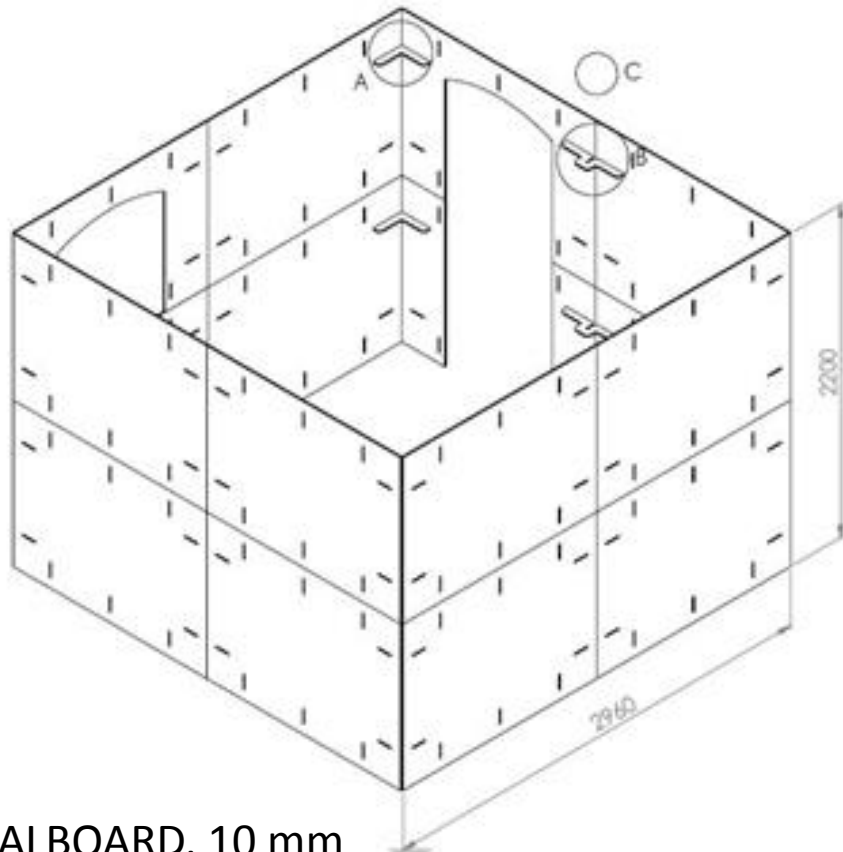

SD Screen - Palruf 1.2 mm solution

Multiwall partitions

Temporary Privacy Partitions

PALIGHT/antibacterial PALBOARD

PALIGHT/PALBOARD HYG for standard exhibition stands

Temporary Privacy Partitions

can be clear
or antibacterial
products

Temporary Privacy Partitions/room

PALBOARD HYG assembly kit

PALBOARD, 10 mm

Madrid , Spain

Temporary Privacy Partitions/room

PALBOARD, 10 mm

Isolated room - 3 mm Palboard HYG

Temporary Privacy Partitions/room with Alu frame