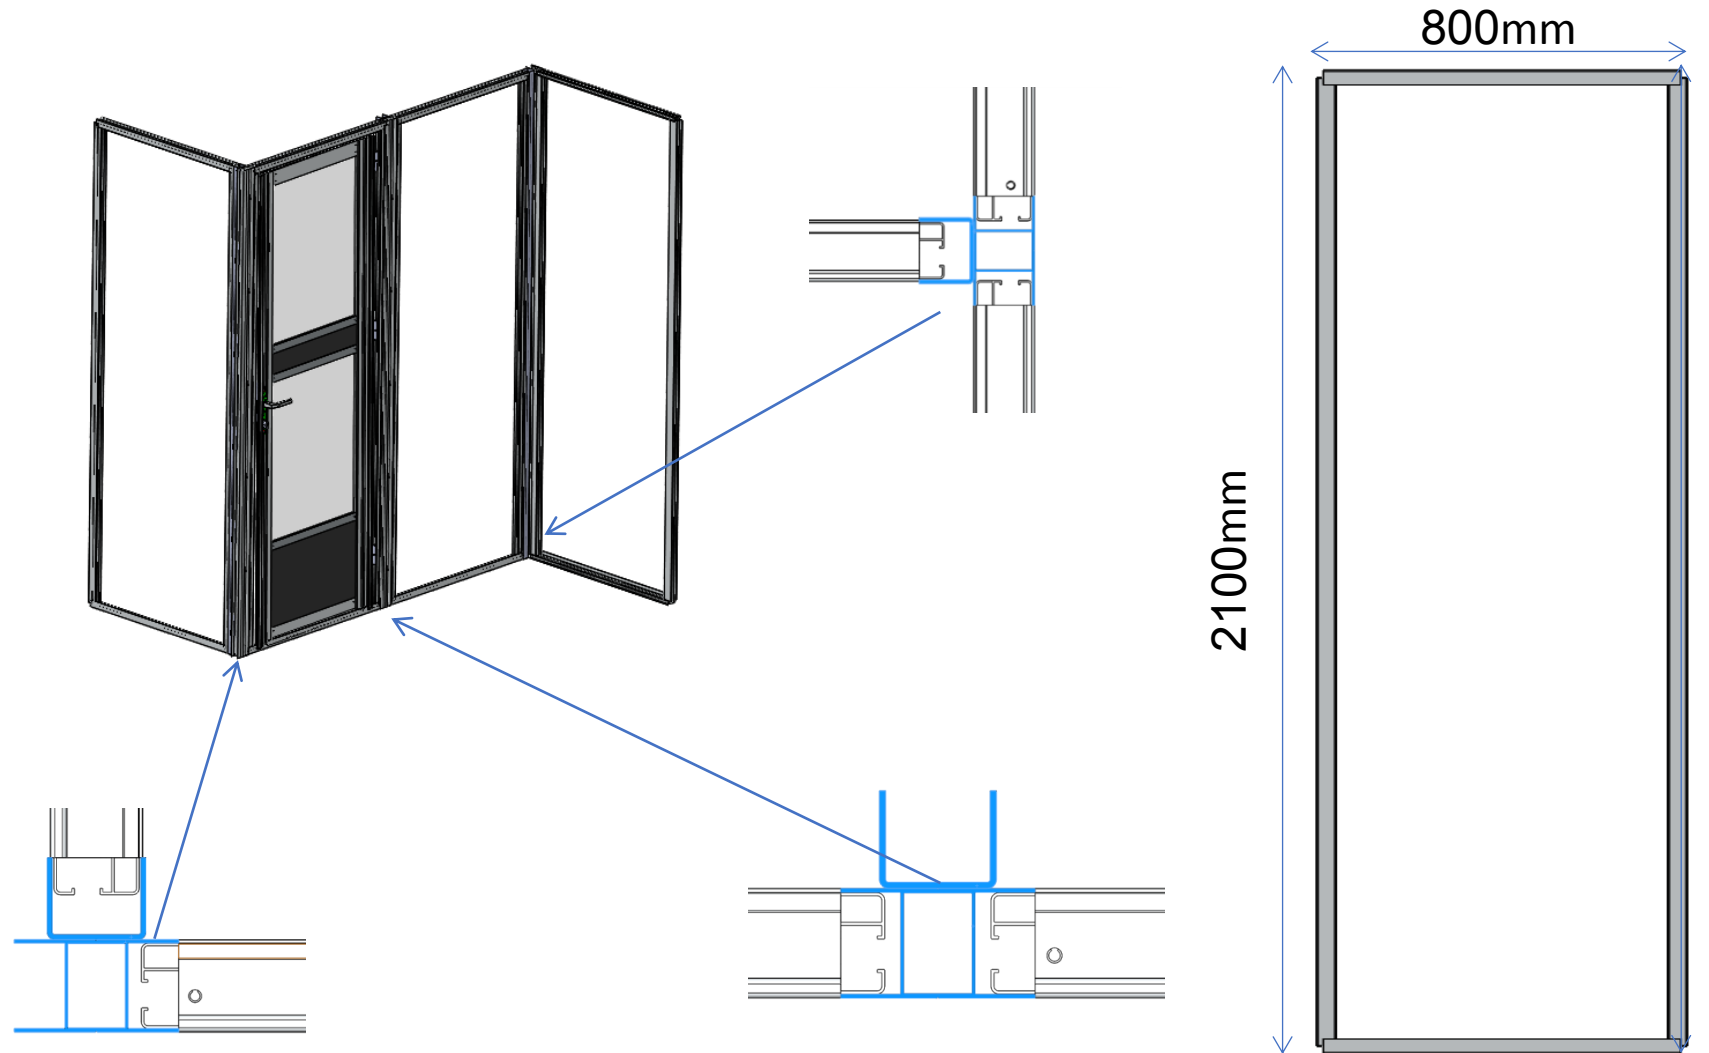

Palram's Social Distancing Screens

- Retailer SD Screen
- Food retailers will remain open through Epidemic crisis.
- Entrance control increase the risk for virus spreading.
- Palram developed a propriety easy to install modular transparent screen to increase Social Distancing in the entrance foyer.
- The Screen come in a kit and can be construct easily by local shop maintenance team at no time.
- The screen reduce the spreading risk between “coming in” <> “come out” flow of clients.
- Can be kept in the stores for future (god forbidden) use.

SD Screen - Palruf 1.2 mm solution

Multiwall partitions

Temporary Privacy Partitions

PALIGHT/antibacterial PALBOARD

PALIGHT/PALBOARD HYG for standard exhibition stands

Temporary Privacy Partitions

can be clear
or antibacterial
products

Temporary Privacy Partitions/room

PALBOARD HYG assembly kit

PALBOARD, 10 mm

Madrid , Spain

Temporary Privacy Partitions/room

PALBOARD, 10 mm

Isolated room - 3 mm Palboard HYG

Temporary Privacy Partitions/room with Alu frame

Helps to protect medical staff from droplet-based contamination

- . Isolates doctors from aerosol particles / coronavirus, while treating & intubating patients.
- . Transparent box with one-side opening + 2 apertures for doctor's hands insertion
- . Fits easily over patient's chest & neck - allowing few care-givers to work together
- . Ensures full see-through clarity and a 360° visibility scope
- . Fits standard hospital beds. Easy to cleanse / sanitize / sterilize.
- . Highly resilient, long-lasting polycarbonate case - Maintenance-free.
- . Packed flat. Easy, fast assembly