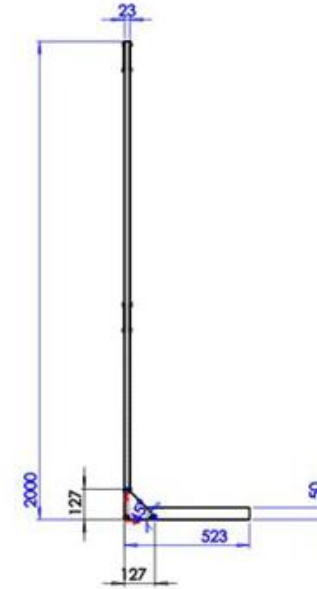

Table Partition

Table Partition

No screw partition
heights can be adjust

Table Partition

Table Partition

Corona Check point –Palram Application

Nested transport solution

Corona Check point - –Palram Application