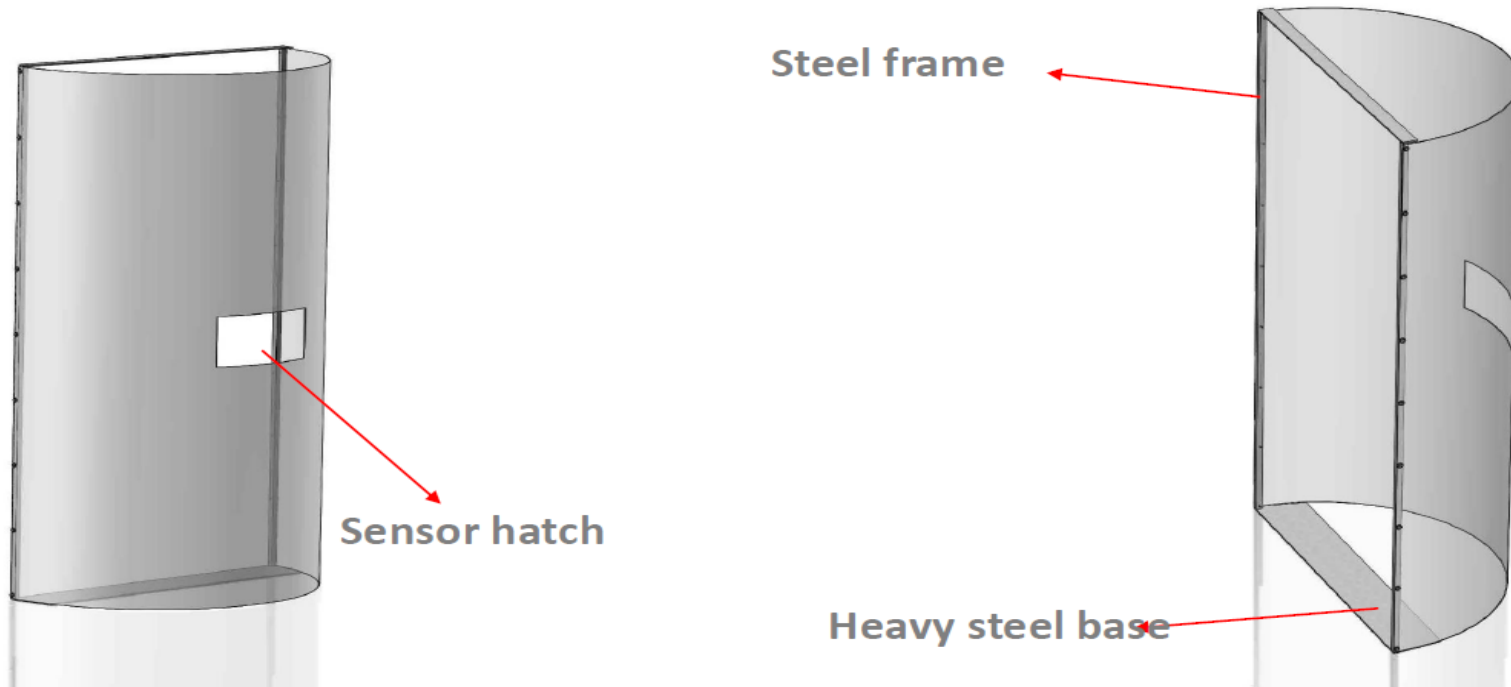

Corona Check point - –Palram Application

Temperature detecting post

2.1HX1.2W