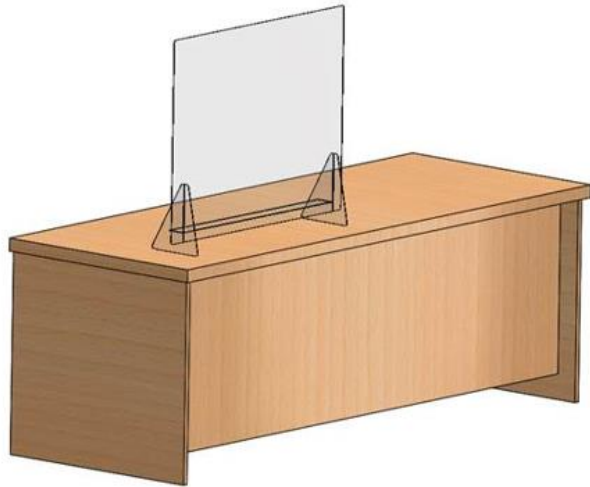

Table Partition

Table Partition

No screw partition
heights can be adjust

Table Partition

Table Partition

Corona Check point –Palram Application

Nested transport solution

Corona Check point - –Palram Application

Helps to protect medical staff from droplet-based contamination

- . Isolates doctors from aerosol particles / coronavirus, while treating & intubating patients.
- . Transparent box with one-side opening + 2 apertures for doctor's hands insertion
- . Fits easily over patient's chest & neck - allowing few care-givers to work together
- . Ensures full see-through clarity and a 360° visibility scope
- . Fits standard hospital beds. Easy to cleanse / sanitize / sterilize.
- . Highly resilient, long-lasting polycarbonate case - Maintenance-free.
- . Packed flat. Easy, fast assembly