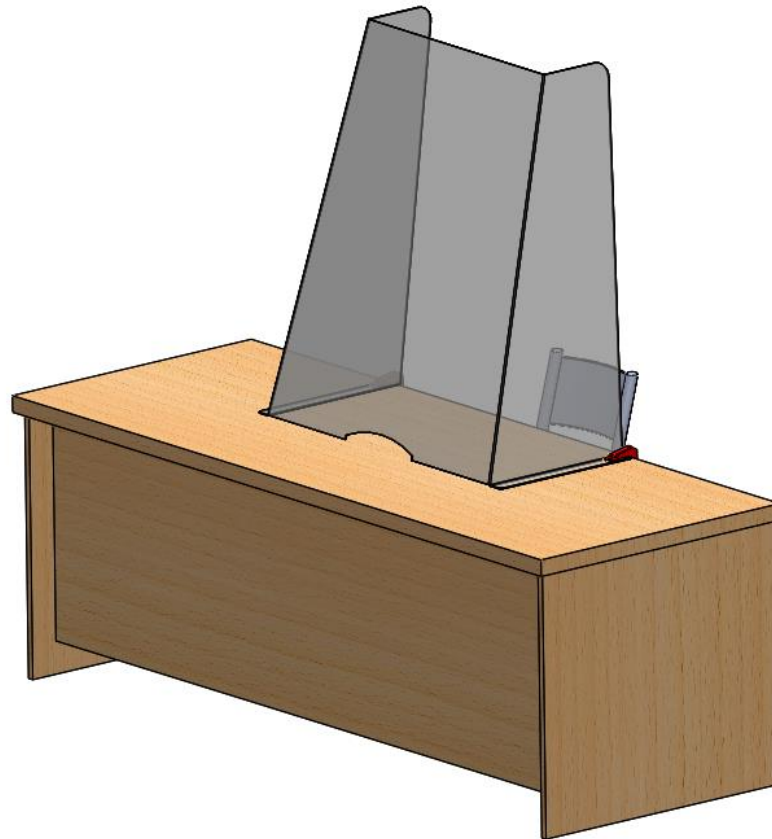

Table Partition

Table Partition

No screw partition
heights can be adjust

Table Partition

Table Partition

Corona Check point –Palram Application

Nested transport solution

Corona Check point - –Palram Application

Helps to protect medical staff from droplet-based contamination

- . Isolates doctors from aerosol particles / coronavirus, while treating & intubating patients.
- . Transparent box with one-side opening + 2 apertures for doctor's hands insertion
- . Fits easily over patient's chest & neck - allowing few care-givers to work together
- . Ensures full see-through clarity and a 360° visibility scope
- . Fits standard hospital beds. Easy to cleanse / sanitize / sterilize.
- . Highly resilient, long-lasting polycarbonate case - Maintenance-free.
- . Packed flat. Easy, fast assembly