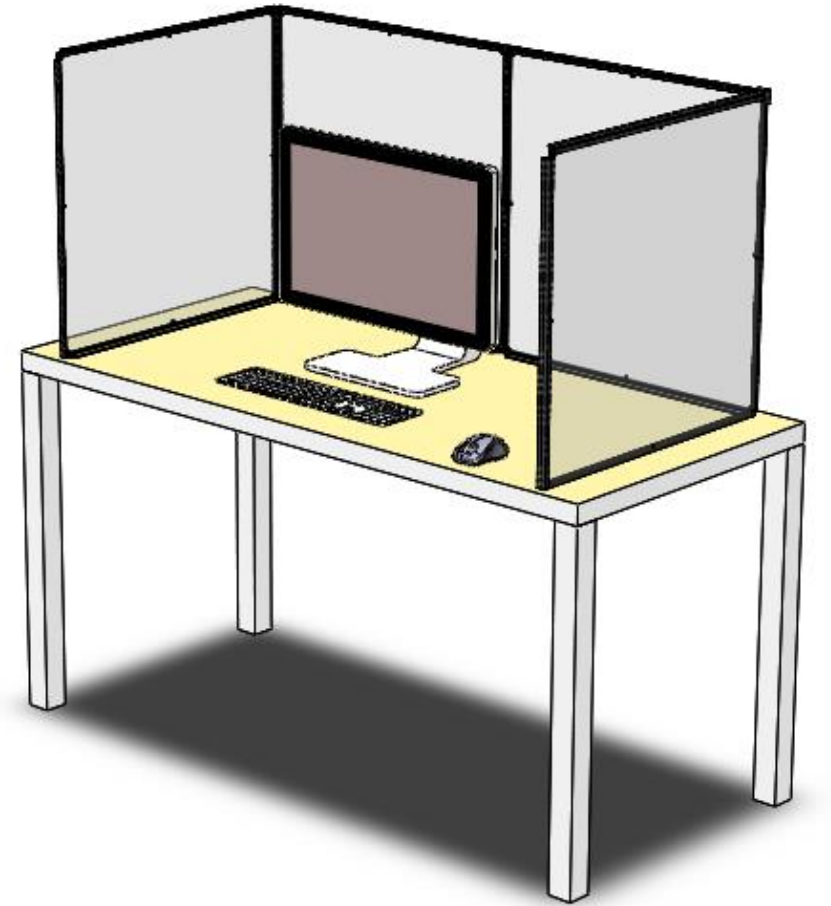

Palram's Social Distancing Screens

- Retailer SD Screen
- Food retailers will remain open through Epidemic crisis.
- Entrance control increase the risk for virus spreading.
- Palram developed a propriety easy to install modular transparent screen to increase Social Distancing in the entrance foyer.
- The Screen come in a kit and can be construct easily by local shop maintenance team at no time.
- The screen reduce the spreading risk between “coming in” <> “come out” flow of clients.
- Can be kept in the stores for future (god forbidden) use.

Table Partition

Table Partition

No screw partition
heights can be adjust

Table Partition

Table Partition

Corona Check point –Palram Application

Nested transport solution

Corona Check point - –Palram Application

Helps to protect medical staff from droplet-based contamination

- . Isolates doctors from aerosol particles / coronavirus, while treating & intubating patients.
- . Transparent box with one-side opening + 2 apertures for doctor's hands insertion
- . Fits easily over patient's chest & neck - allowing few care-givers to work together
- . Ensures full see-through clarity and a 360° visibility scope
- . Fits standard hospital beds. Easy to cleanse / sanitize / sterilize.
- . Highly resilient, long-lasting polycarbonate case - Maintenance-free.
- . Packed flat. Easy, fast assembly