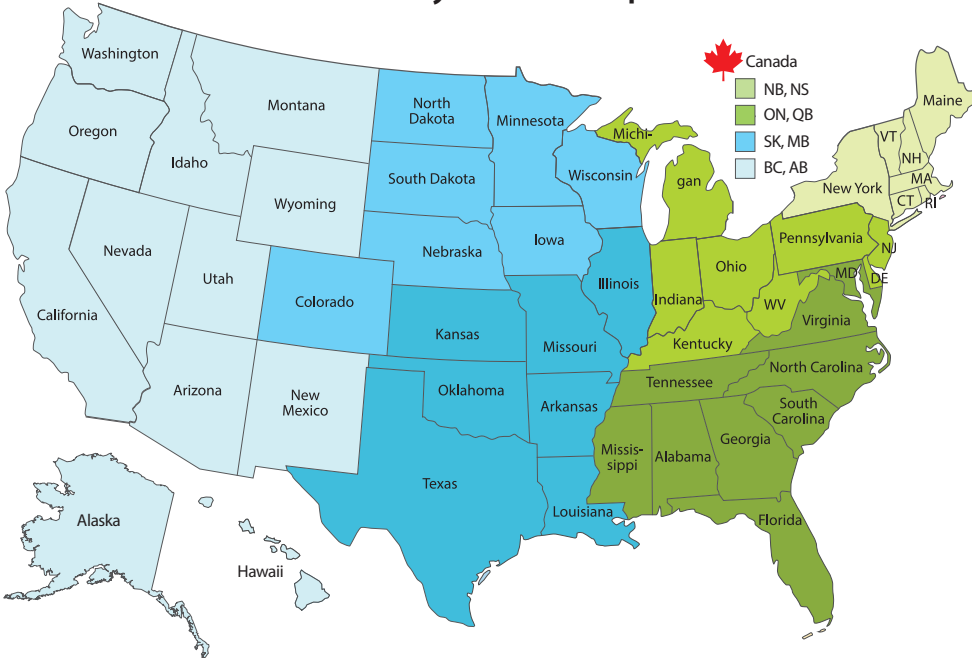

Construction Products Territory Maps

Business Unit Manager: Peter Cobucci

Phone: 610.285.9918 Ext. 510 Email: peter.cobucci@palram.com

Factory Sales Reps

Factory Sales Reps

Matthew Graupen
Eastern Regional Sales Manager
617.850.2022 • matt.graupen@palram.com